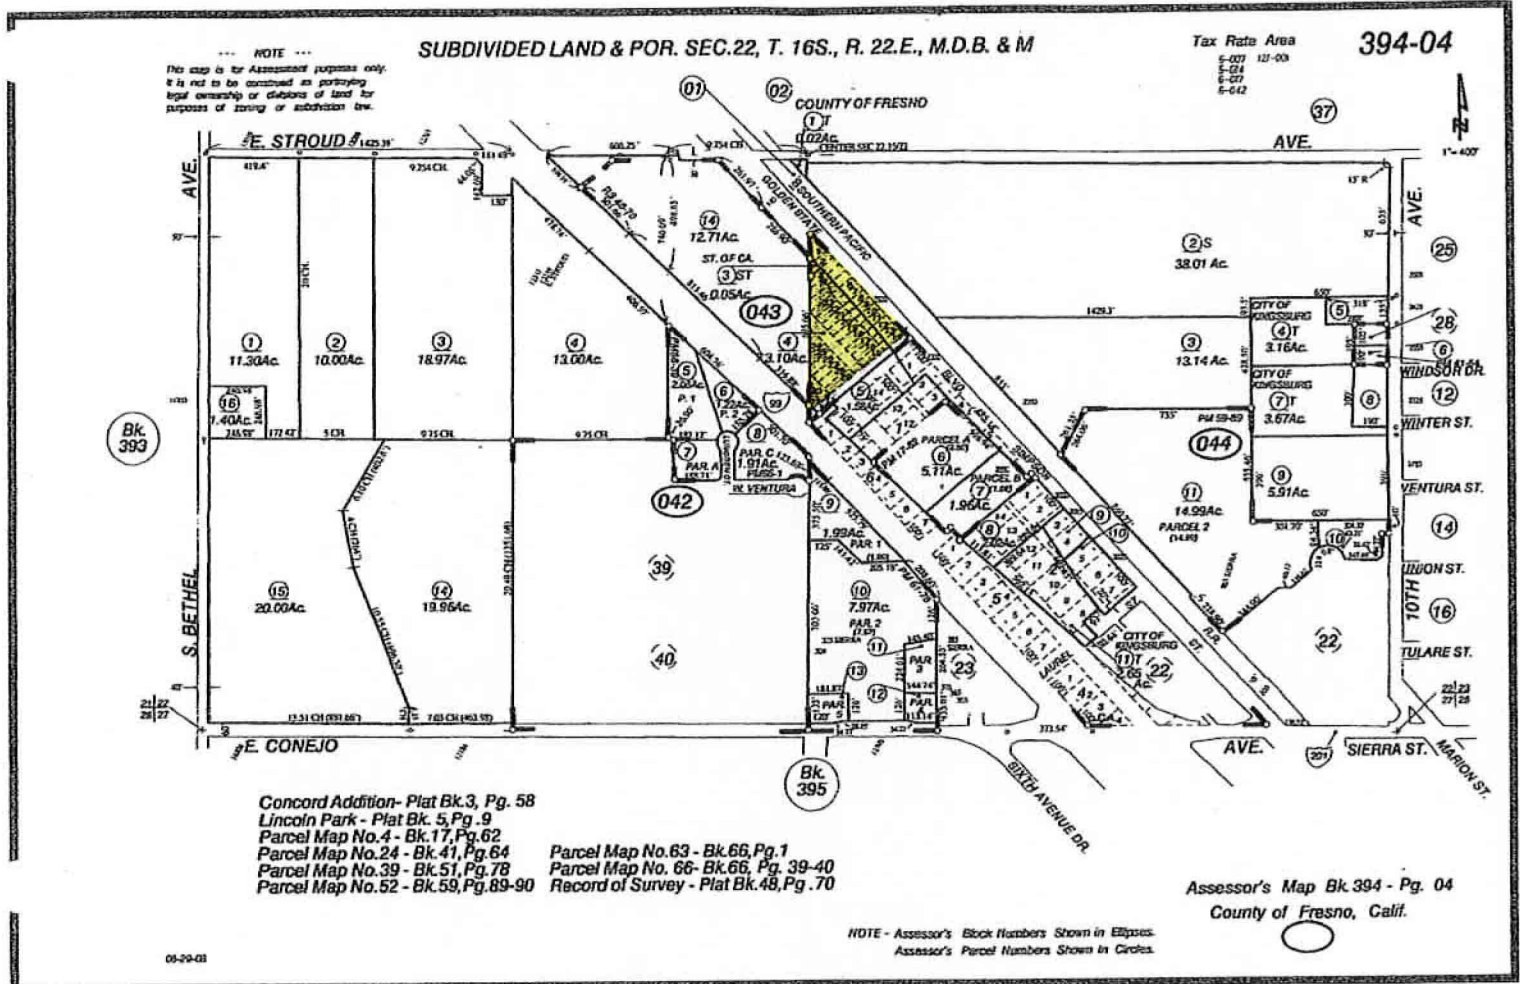

LOCATION

2301 SIMPSON ST
KINGSBURG, CA 93631
APN: 394-043-04

Tax Map

Information compiled from various sources and is deemed reliable but not guaranteed.

- On the North Side of Kingsburg
- Visible from 99 Highway
- Easy on & Off 99 Highway
- North of Highway 201
- Central California
- 20 miles South of Fresno
- 20 miles North of Visalia & Tulare